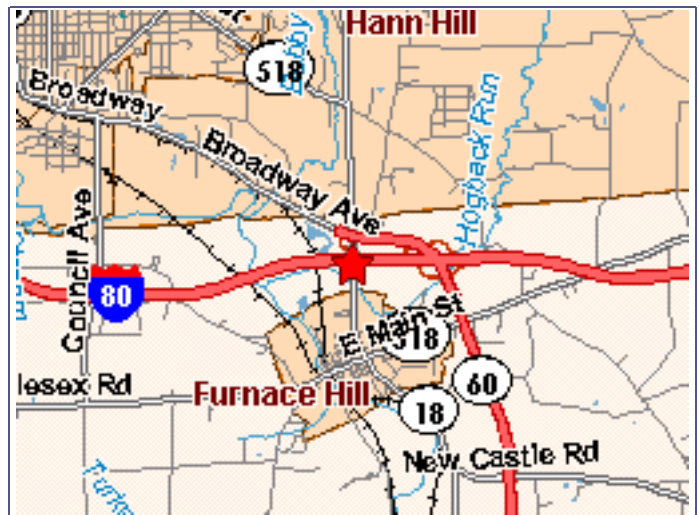

## 101 Sharon Road West Middlesex, PA

<b>County:</b>	Mercer
<b>Property Type:</b>	Shopping Center Theme/Festival Center
<b>GLA:</b>	27,000 SF
<b>Lot Size:</b>	10.50 Acres
<b>Price:</b>	\$1,250,000
<b>Price/SF</b>	\$46.30

### Location Description

Intersection of 18 & 60 abuts I-80.

- Commerical Zoning
- Land abuts I-80
- Antique Flea Market
- Location, Location, Location

Created: 11/7/2005

LoopNet, Inc. © Copyright 1995 - 2005